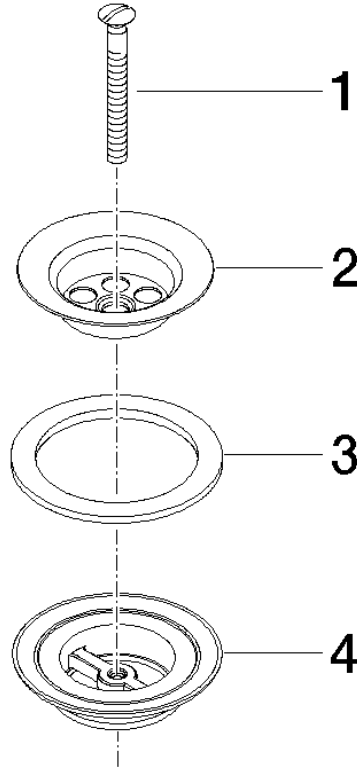

Grated waste 1 1/4" - Brushed Champagne (22kt Gold)

IMO

10 100 970

Fits: IMO, LULU, MADISON, MEM, TARA,
CL.1, LISSÉ, VAIA, META, CYO

	Brushed Champagne (22kt Gold)	10 100 970-46
	Chrome	10 100 970-00
	Brushed Platinum	10 100 970-06
	Platinum	10 100 970-08
	Durabross (23kt Gold)	10 100 970-09
	Dark Chrome	10 100 970-19
	Light Gold	10 100 970-26
	Brushed Light Gold	10 100 970-27
	Brushed Durabross (23kt Gold)	10 100 970-28
	Brushed Bronze	10 100 970-42
	Champagne (22kt Gold)	10 100 970-47
	Brushed Chrome	10 100 970-93
	Brushed Dark Platinum	10 100 970-99

Grated waste 1 1/4" - Brushed Champagne (22kt Gold)

IMO

10 100 970

10 100 970

10 100 970

Parts for other finishes can be found here: [Chrome](#)

Spare parts list

No.	Item Number	Name	Quantity used	Delivery time
1	09 30 30 115-46	screw	1	30
2	09 11 01 005-46	strainer	1	30
3	09 14 03 005 90	seal	1	60
4	09 11 01 007-07	pop-up waste	1	60